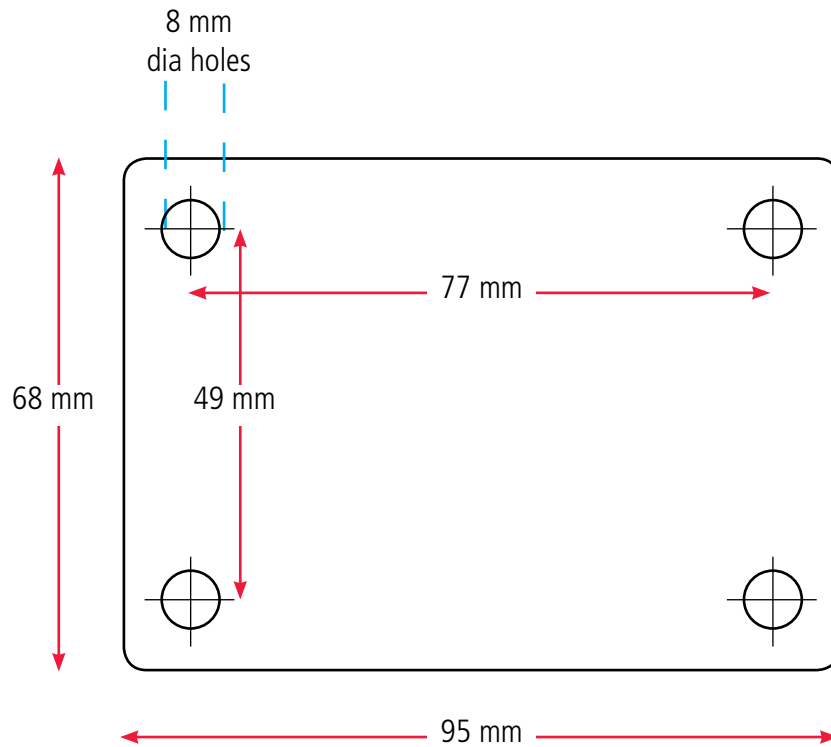

Mounting Templates for GME Marine Antenna Bases

Template for ABL012, ABL013, ABL016.

Template for AE346 Series, ABL014, ABL015.

***Please check measurements are accurate after printing**