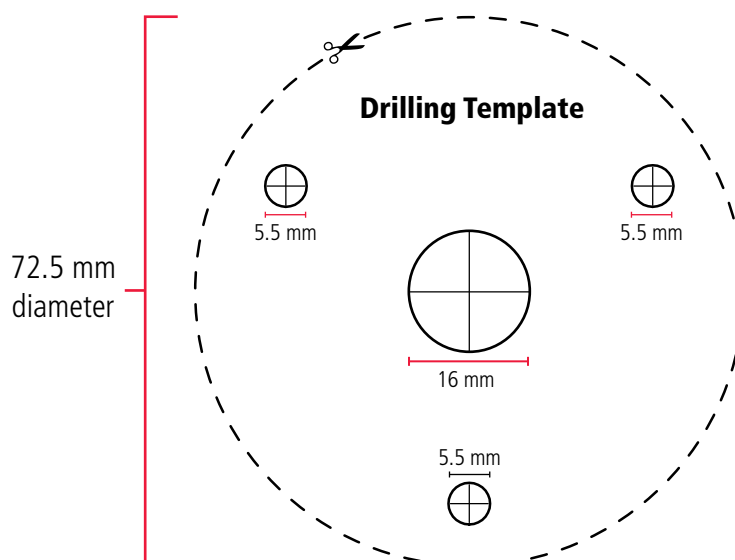

Mounting Templates for GME Marine Antenna Bases

Template for ABL012, ABL013, ABL016.

Template for AE346 Series, ABL014, ABL015.

***Please check measurements are accurate after printing**